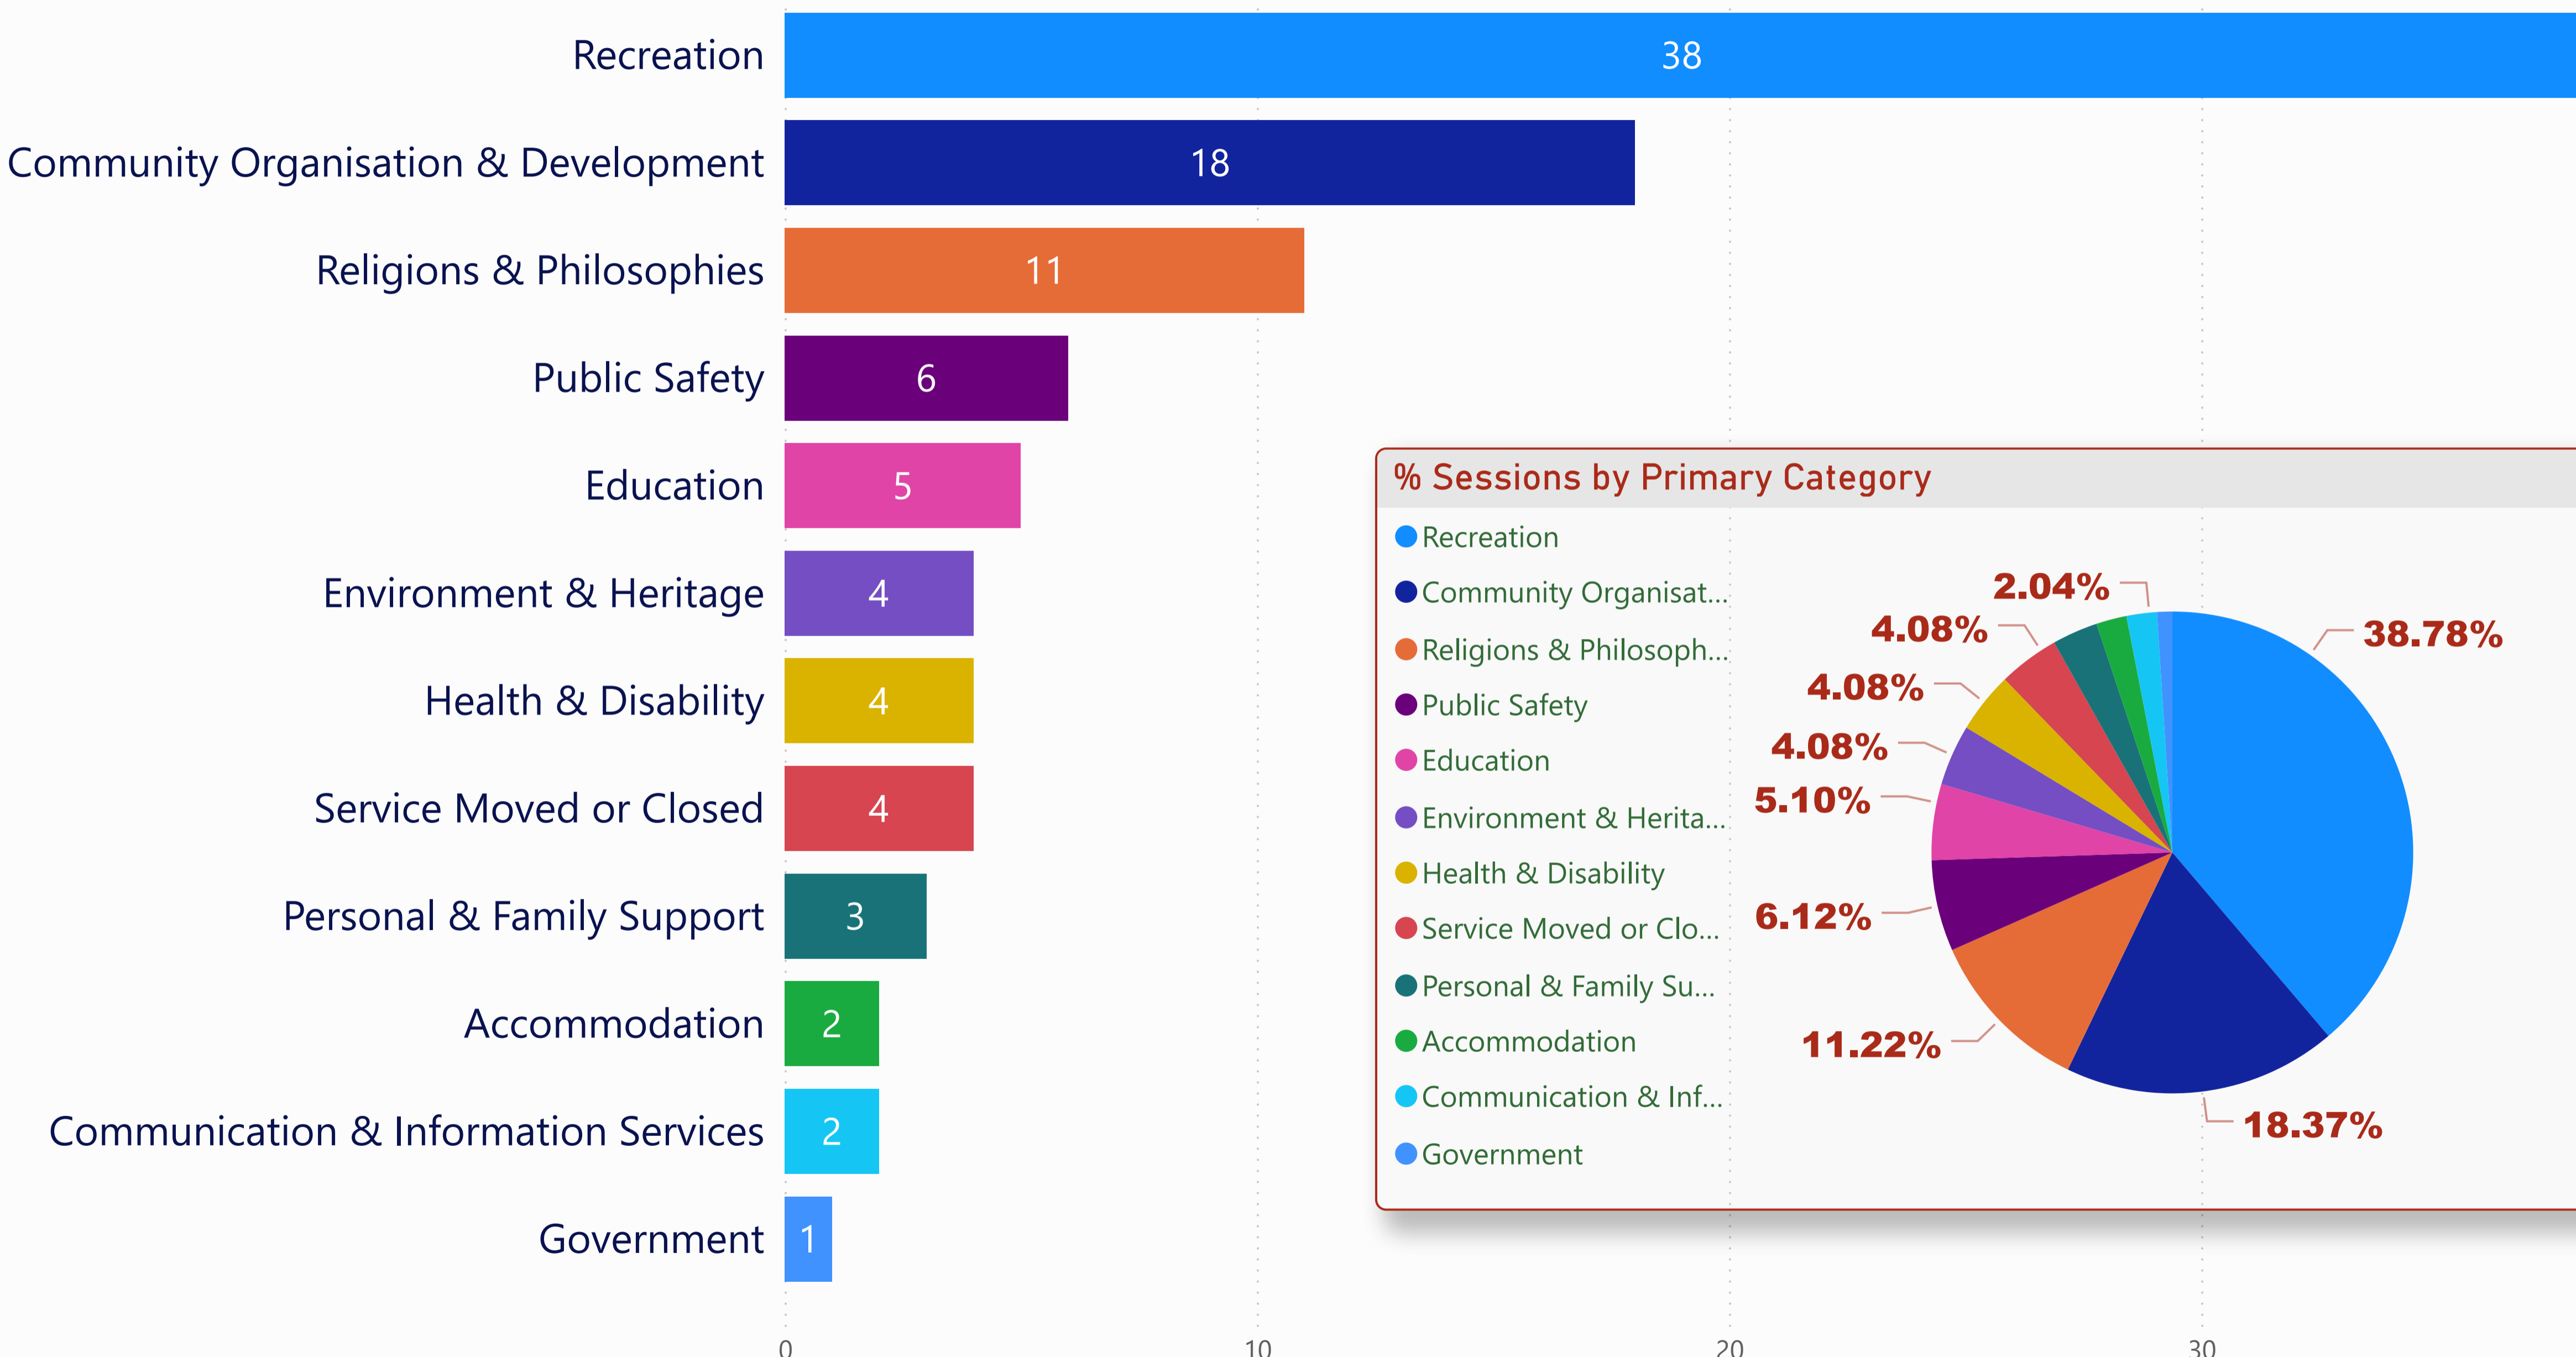

Tumby Bay Council - Organisation Count by Primary Category (FY 2021-2022)

Total No. of Sessions

2039

Total No. of New Users

1572

Organisation	Sessions
Anglican Church Corner - Lipson Tennant Street	1
Australian Plant Society - Eastern Eyre Group	5
Church of St Margaret Anglican Church - Tumby Bay	22
Churches of Christ - Tumby Bay	23
Churches of Christ - Ungarra	22
Country Fire Service - Lipson	3
Country Fire Service - Port Neill	1
Country Fire Service - Tumby Bay	18
Country Fire Service - Ungarra	1
Total	2039

% Sessions by Primary Category

New Users VS Total Sessions

Tumby Bay Council - Organisation Count by Primary Category (FY 2021-2022)

Count of Organisation

Tumby Bay Council - Sessions by Organisation (FY 2021-2022)