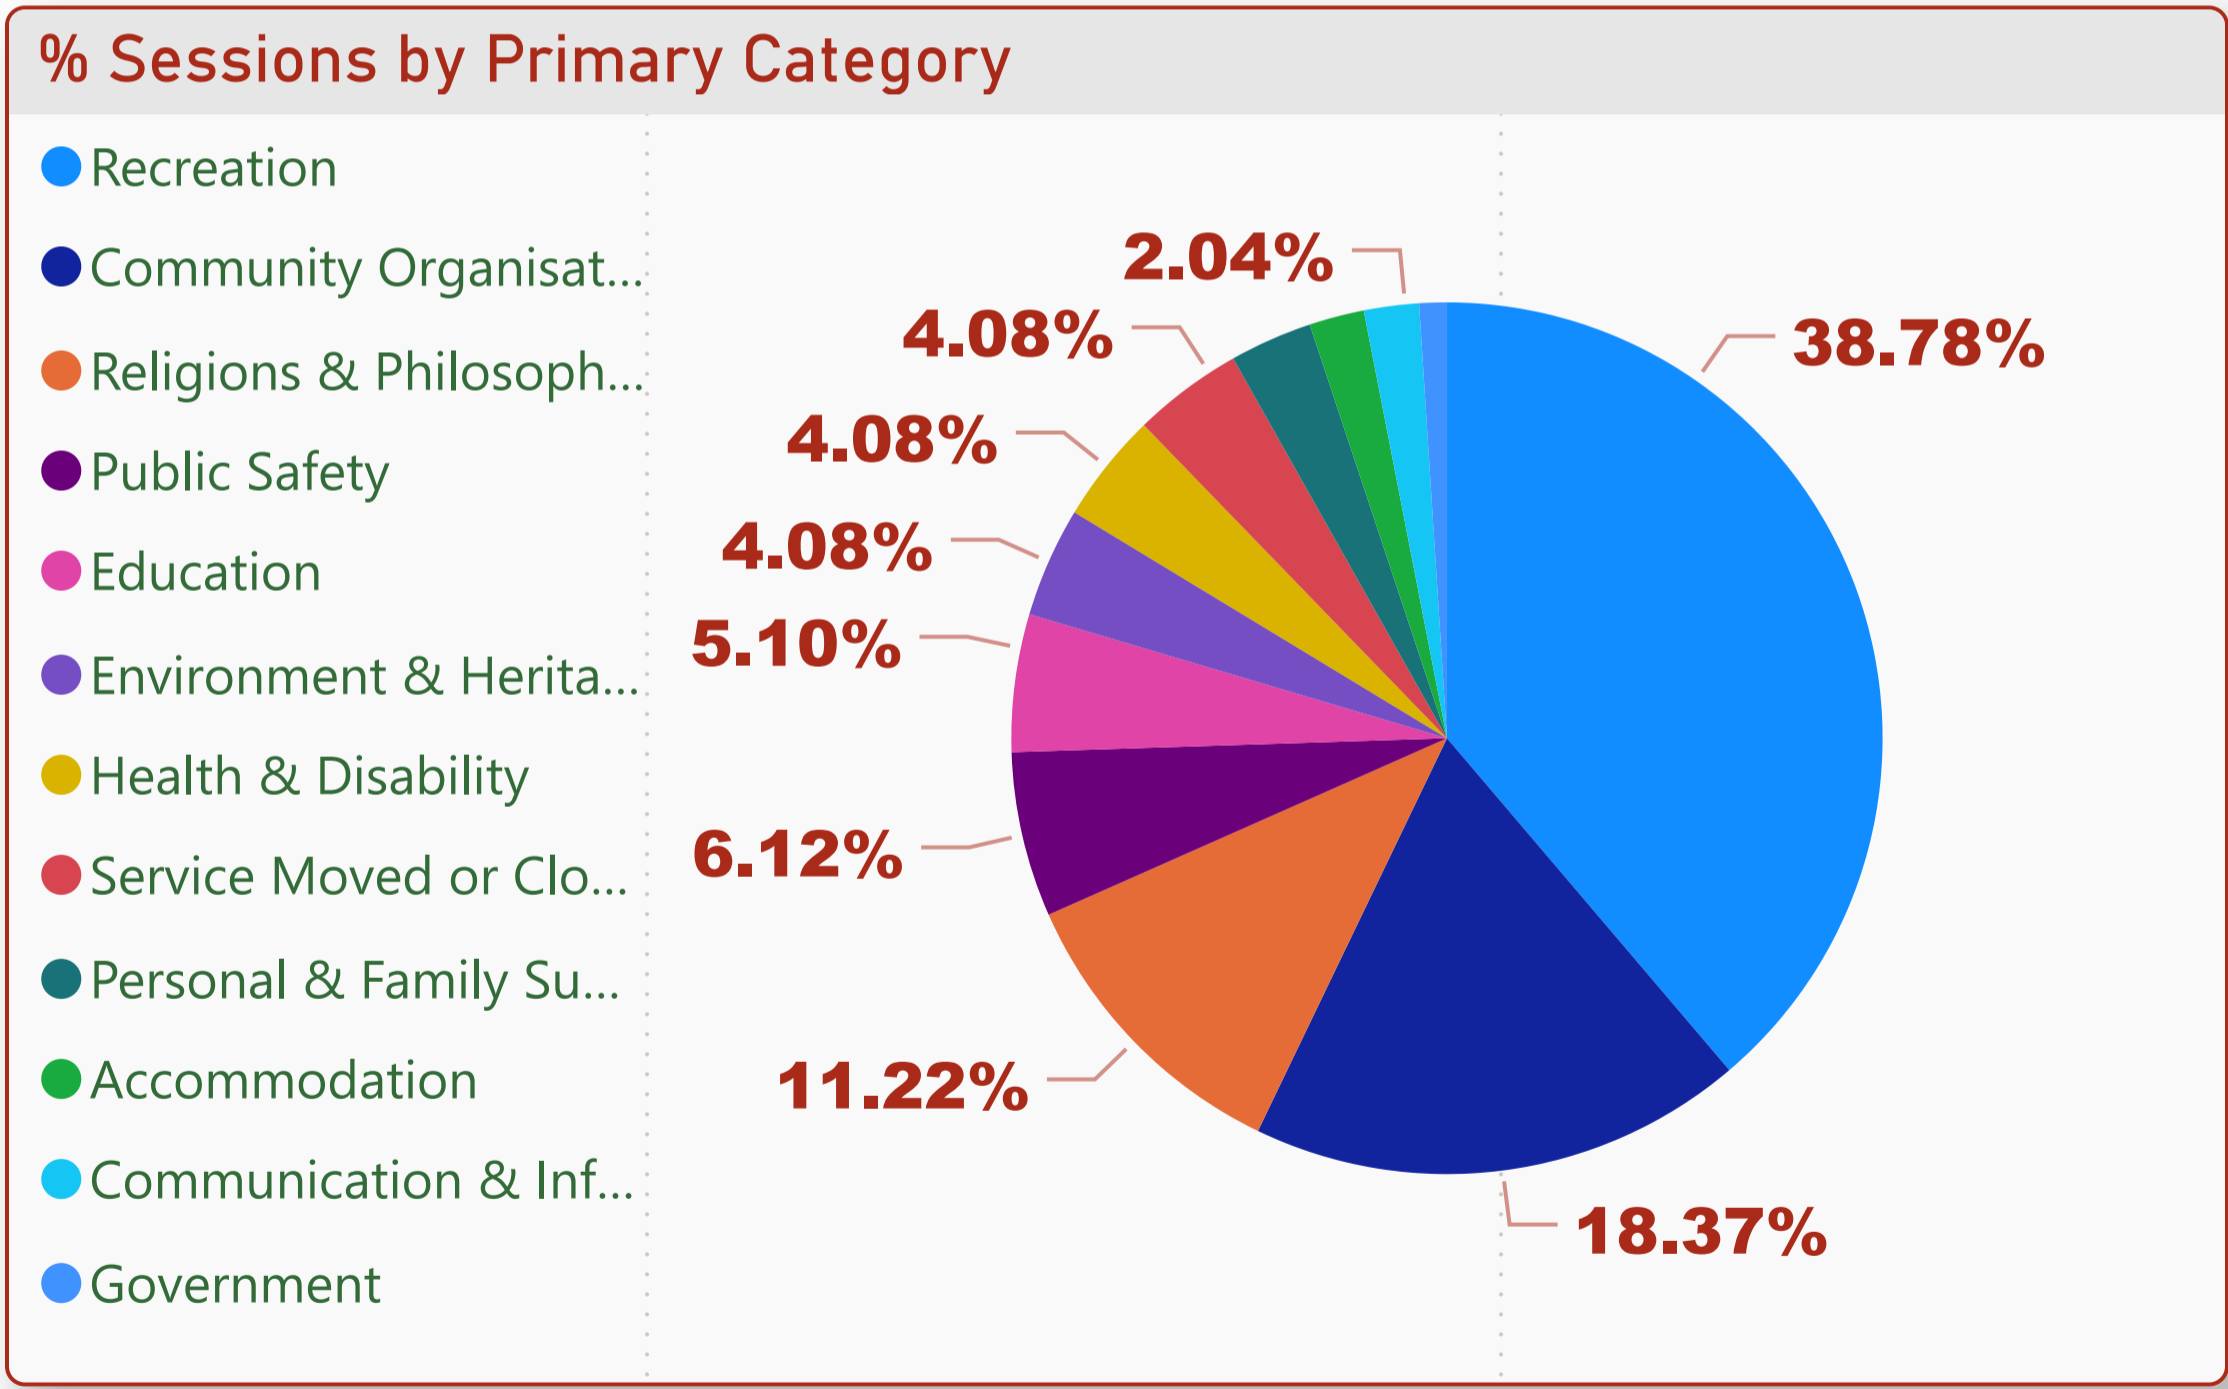

Tumby Bay Council - Organisation Count by Primary Category (FY 2021-2022)

Total No. of Sessions

2039

Total No. of New Users

1572

Organisation	Sessions
Anglican Church Corner - Lipson Tennant Street	1
Australian Plant Society - Eastern Eyre Group	5
Church of St Margaret Anglican Church - Tumby Bay	22
Churches of Christ - Tumby Bay	23
Churches of Christ - Ungarra	22
Country Fire Service - Lipson	3
Country Fire Service - Port Neill	1
Country Fire Service - Tumby Bay	18
Country Fire Service - Ungarra	1
Total	2039

% Sessions by Primary Category

New Users VS Total Sessions

Tumby Bay Council - Organisation Count by Primary Category (FY 2021-2022)

Count of Organisation

Tumby Bay Council - Sessions by Organisation (FY 2021-2022)