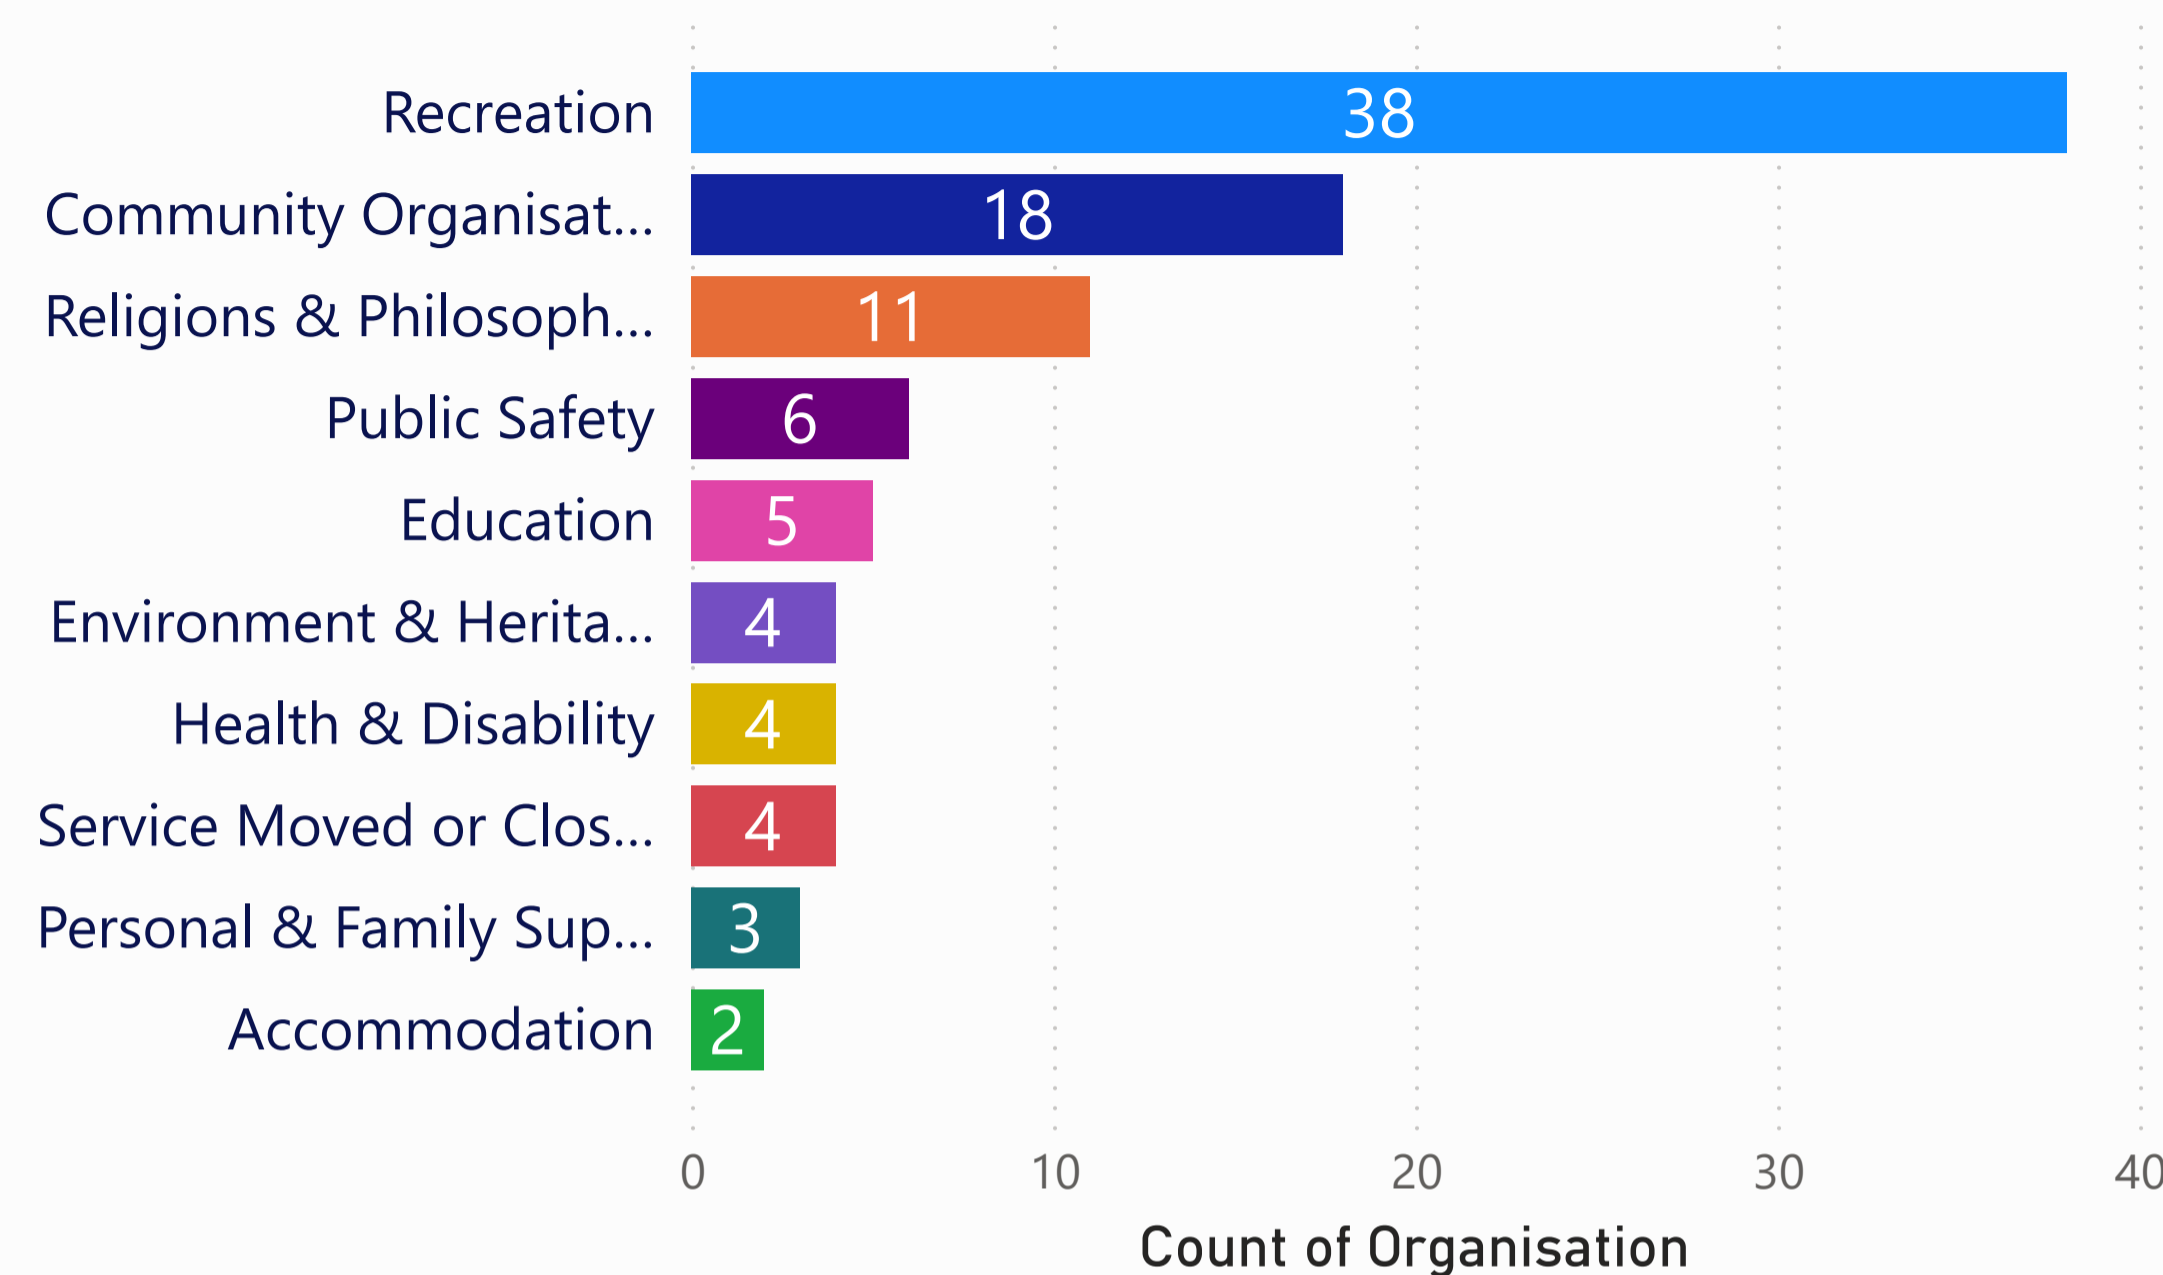

FY 2021-2022

Primary Category, Organisation

- ▶ Accommodation
- ▶ Communication & Information Services
- ▶ Community Organisation & Development
- ▶ Education
- ▶ Environment & Heritage
- ▶ Government
- ▶ Health & Disability
- ▶ Personal & Family Support
- ▶ Public Safety
- ▶ Recreation
- ▶ Religions & Philosophies
- ▶ Service Moved or Closed

Tumby Bay Council - Organisation Count by Primary Category (FY 2021-2022)

Total No. of Sessions

2039

Total No. of New Users

1572

Organisation	Sessions
Anglican Church Corner - Lipson Tennant Street	1
Australian Plant Society - Eastern Eyre Group	5
Church of St Margaret Anglican Church - Tumby Bay	22
Churches of Christ - Tumby Bay	23
Churches of Christ - Ungarra	22
Country Fire Service - Lipson	3
Country Fire Service - Port Neill	1
Country Fire Service - Tumby Bay	18
Country Fire Service - Ungarra	1
Total	2039