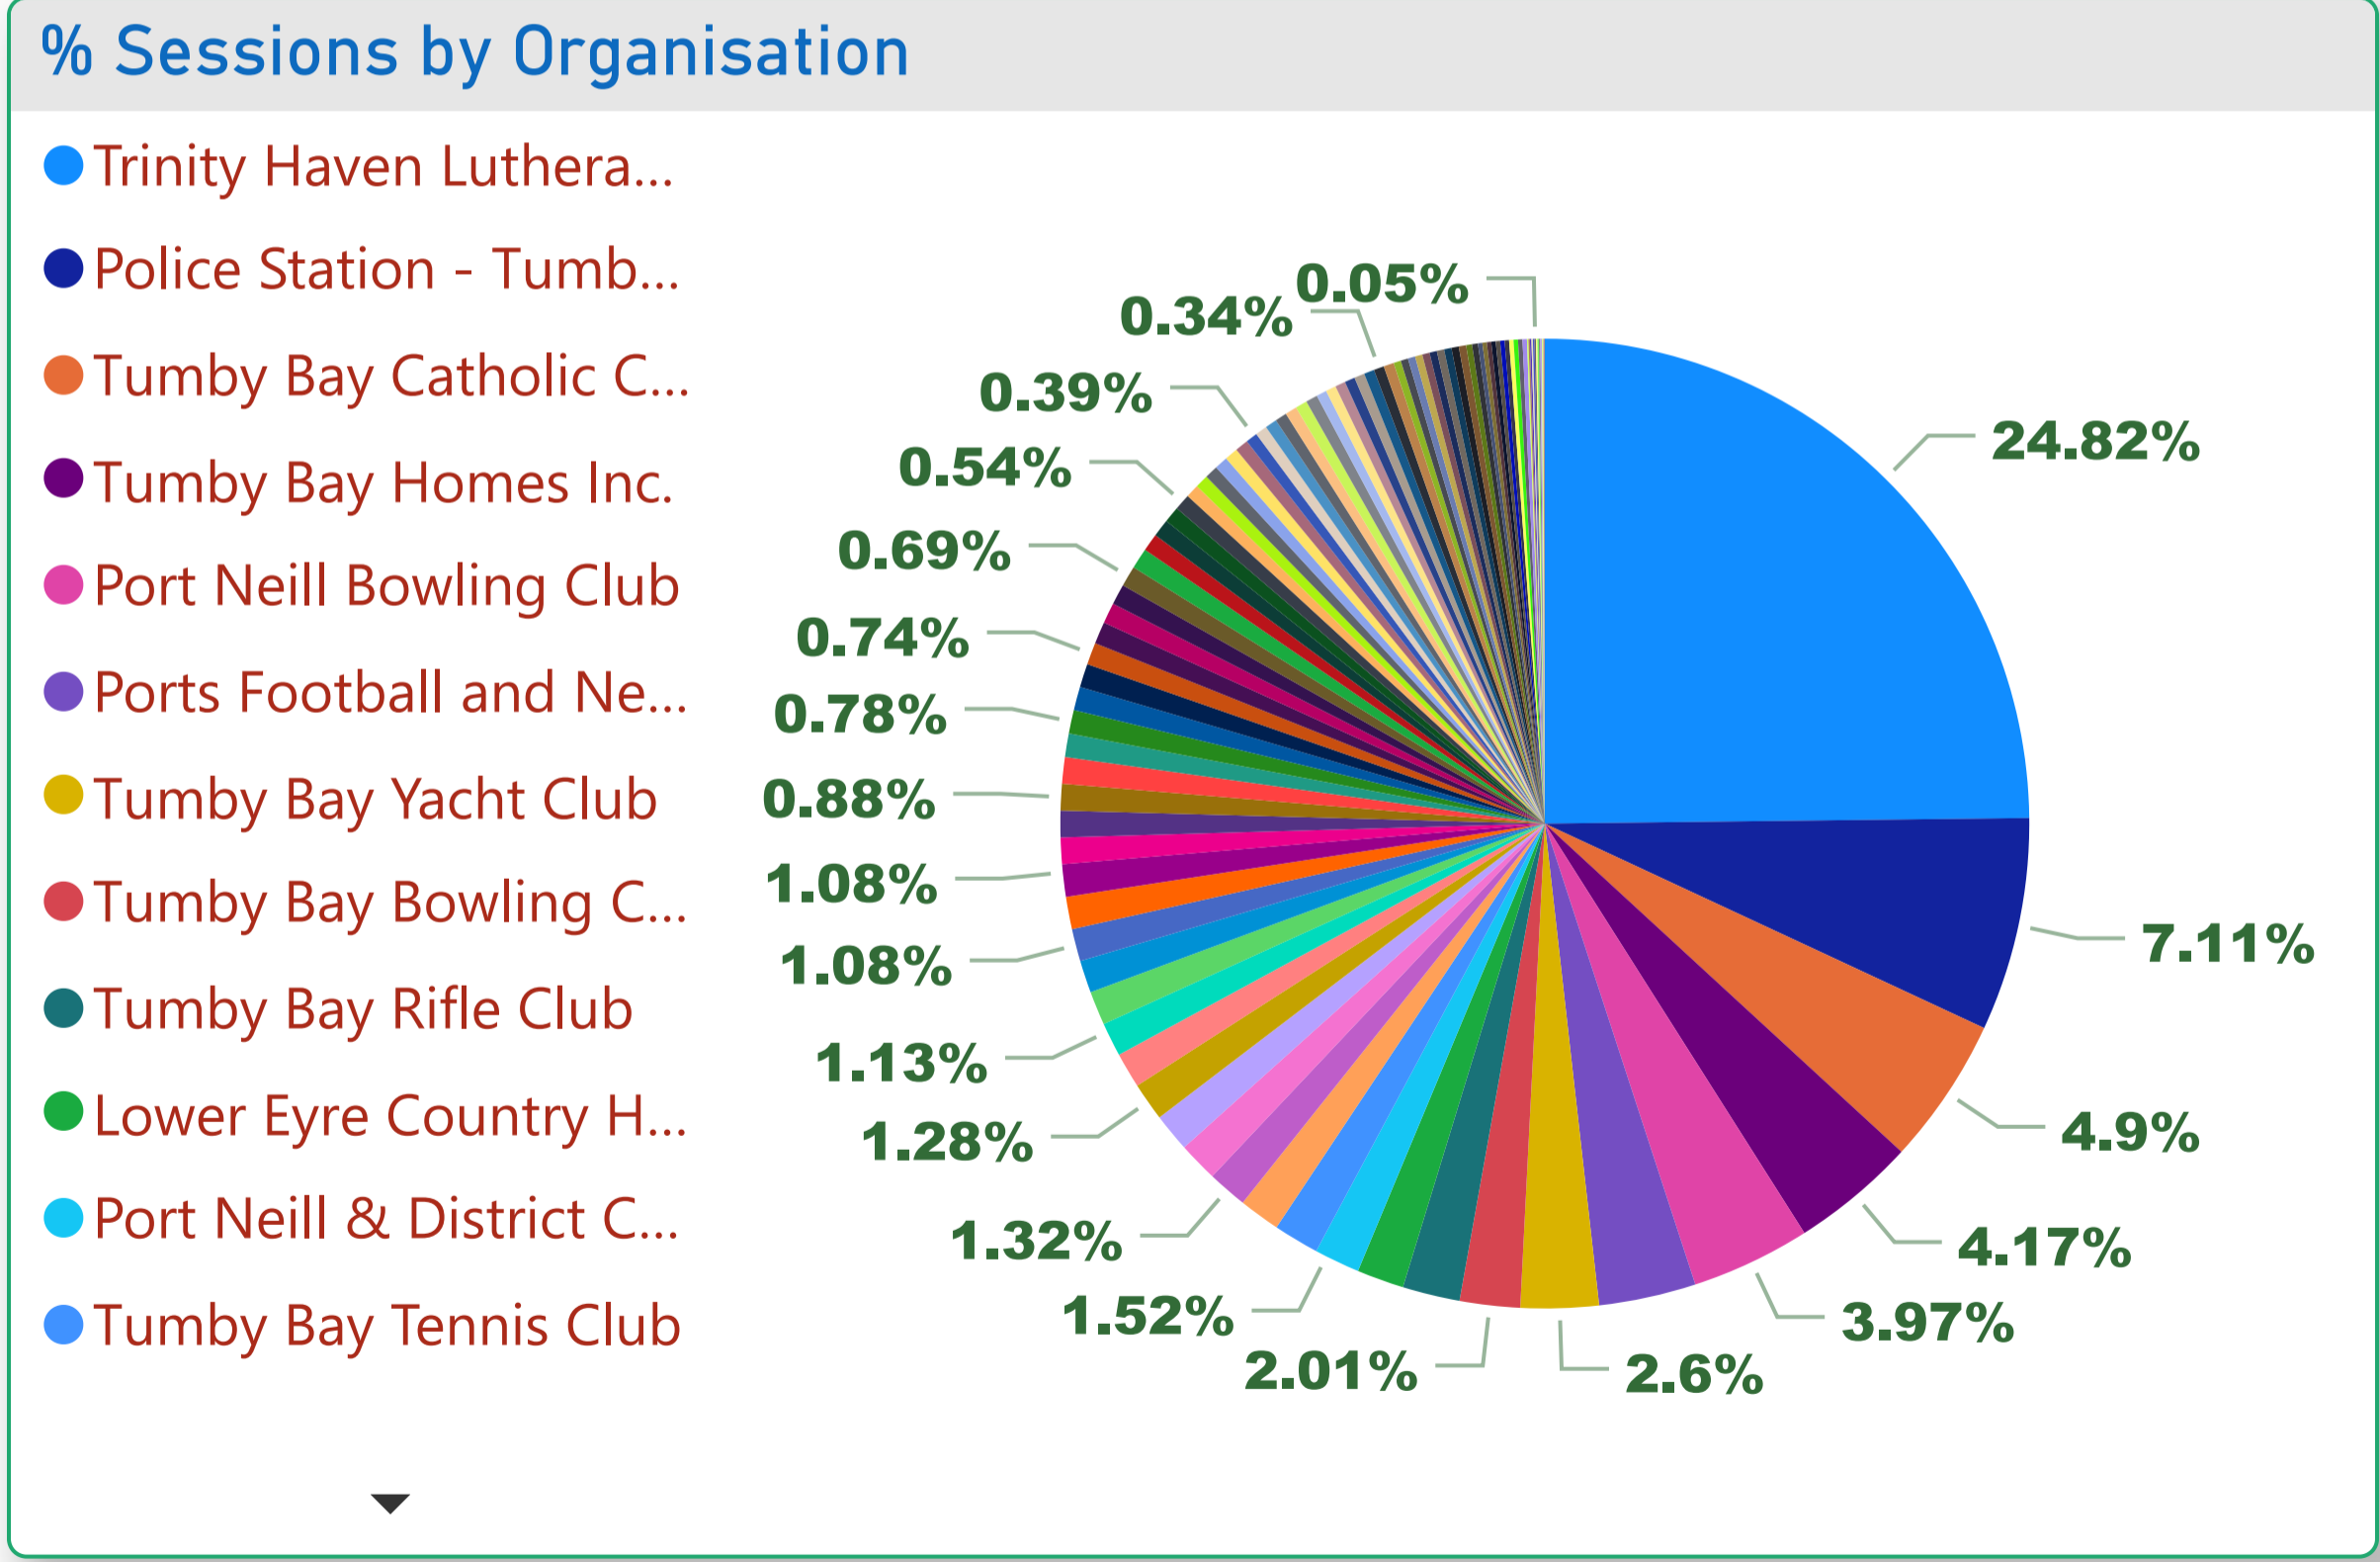

% Sessions by Primary Category

New Users VS Total Sessions

Tumby Bay Council - Organisation Count by Primary Category (FY 2021-2022)

Count of Organisation

Tumby Bay Council - Sessions by Organisation (FY 2021-2022)