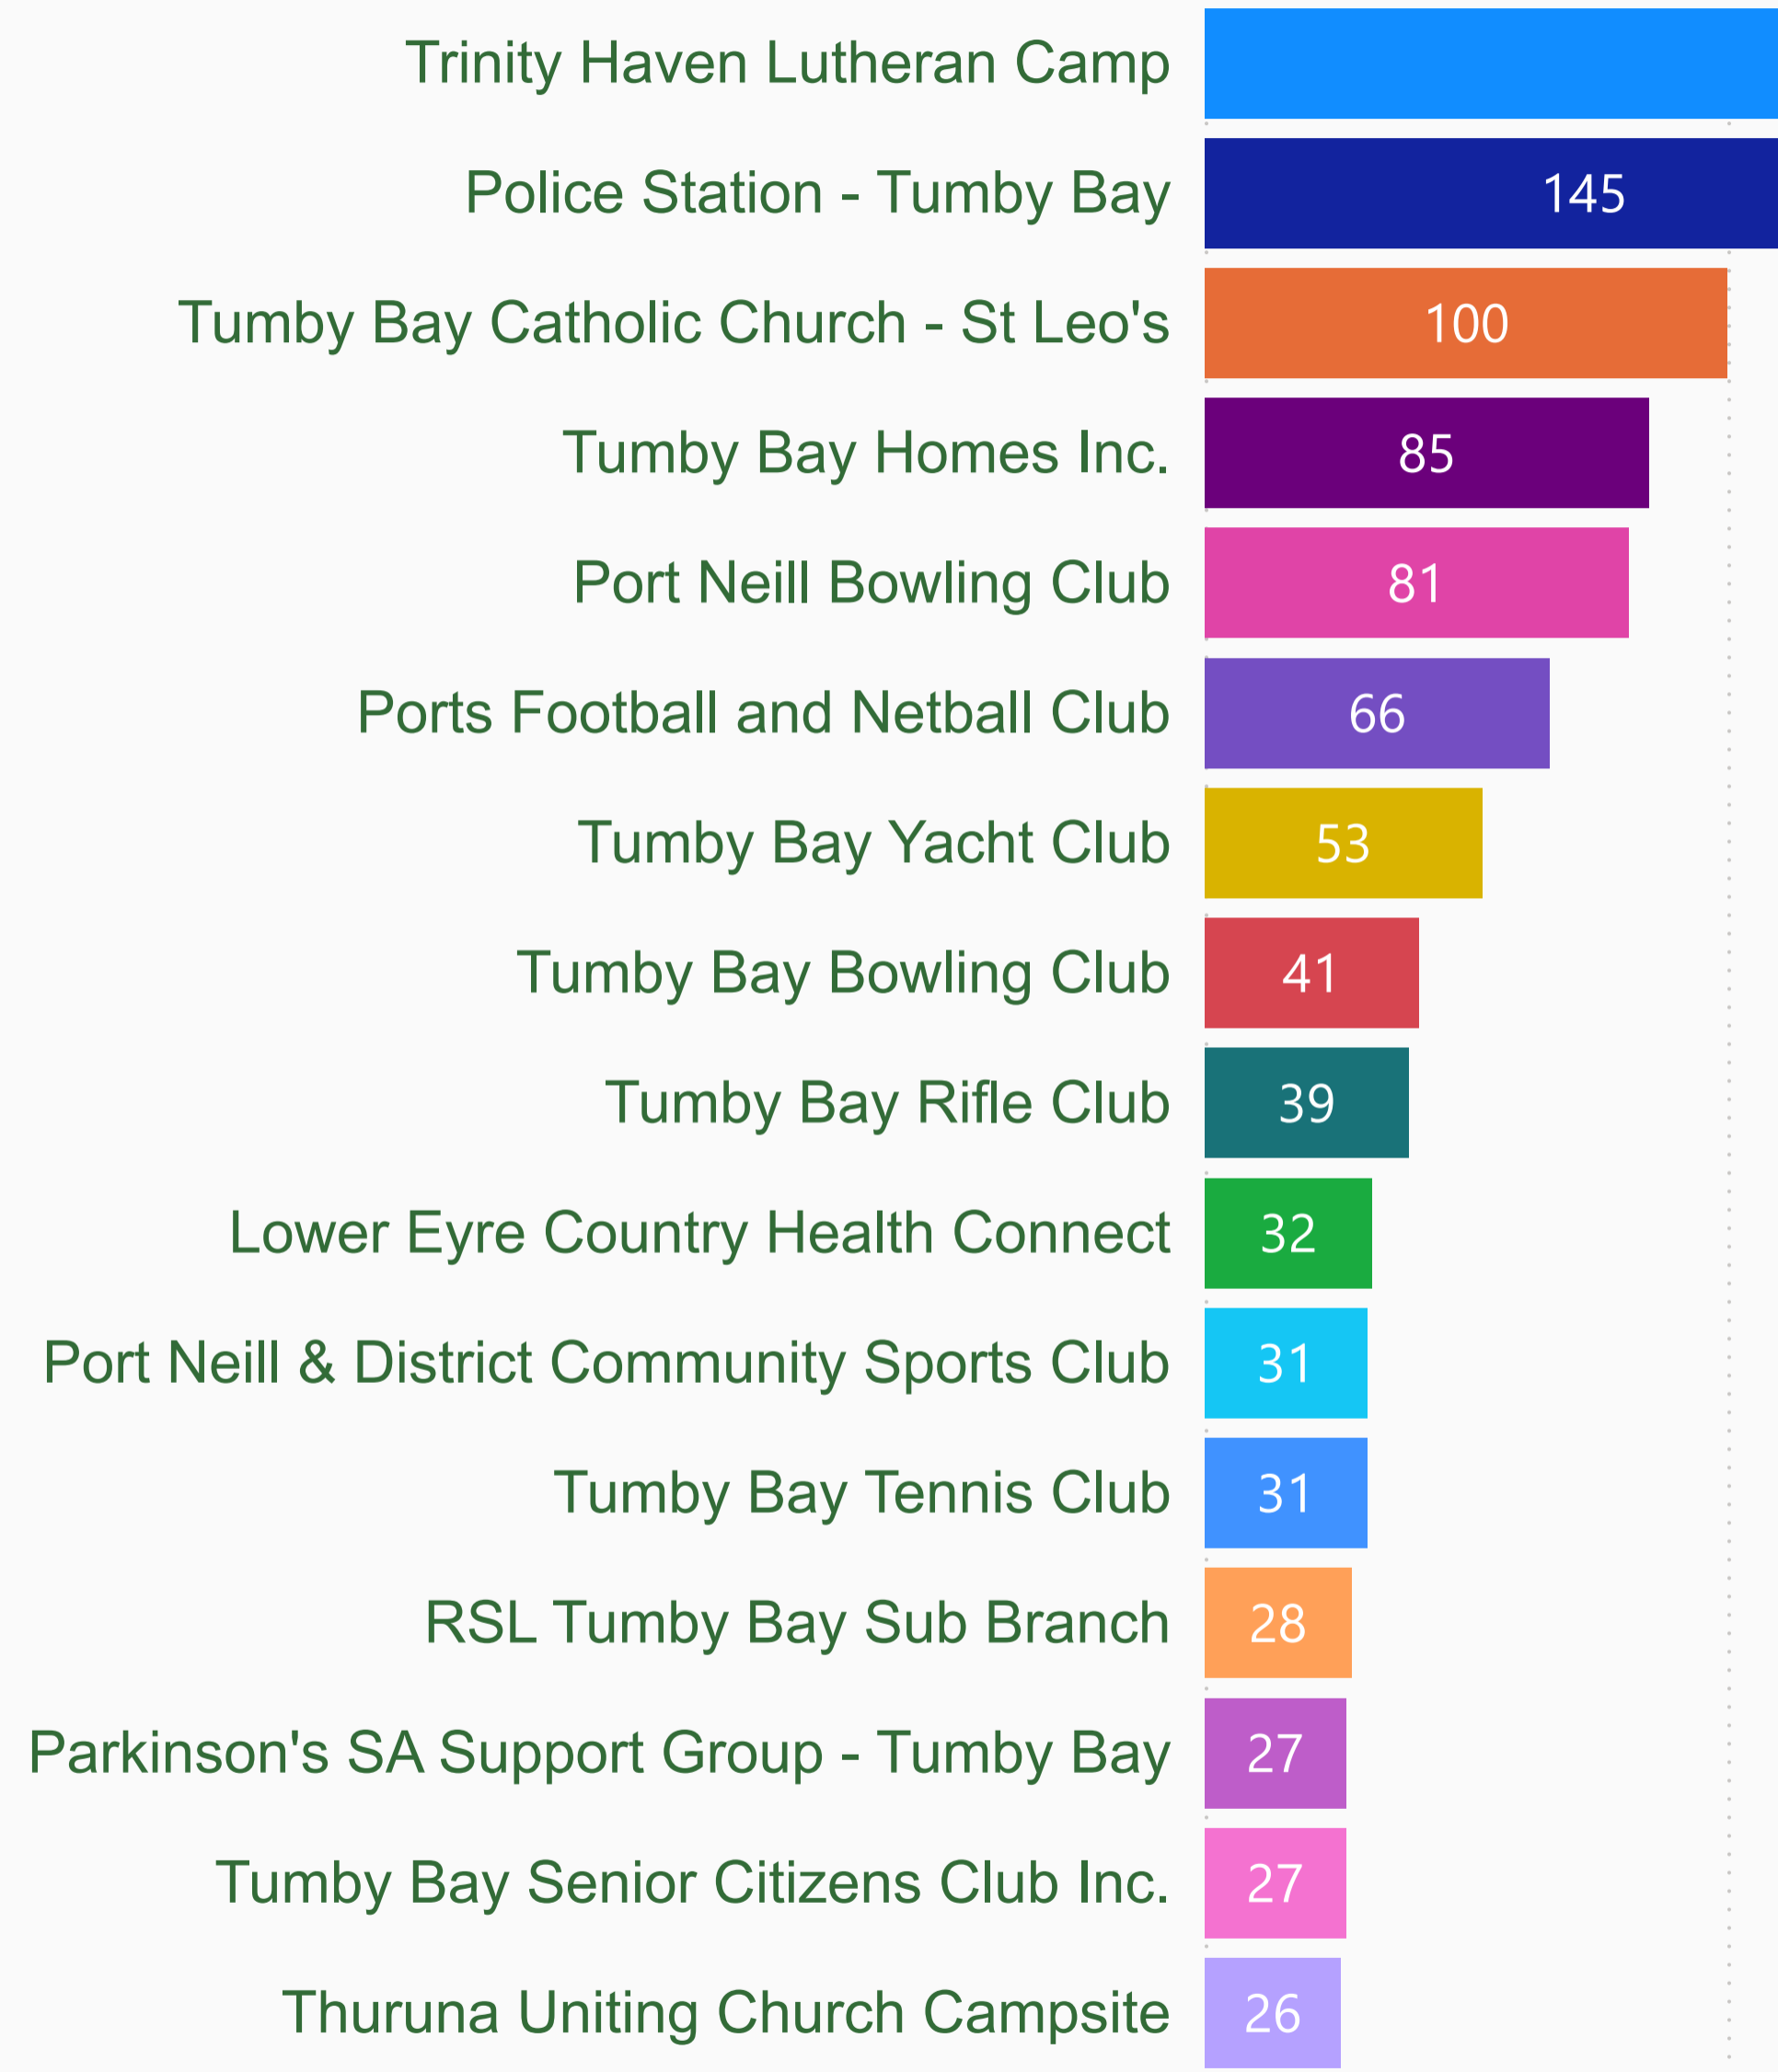

% Sessions by Primary Category

New Users VS Total Sessions

Tumby Bay Council - Organisation Count by Primary Category (FY 2021-2022)

Count of Organisation

Tumby Bay Council - Sessions by Organisation (FY 2021-2022)