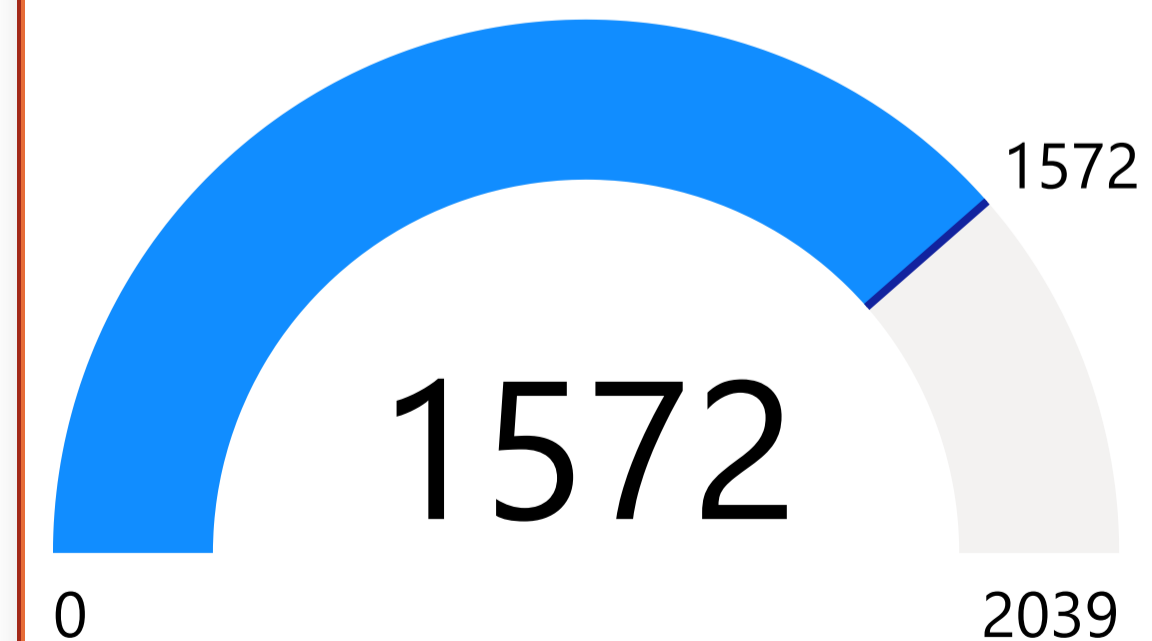

New Users VS Total Sessions