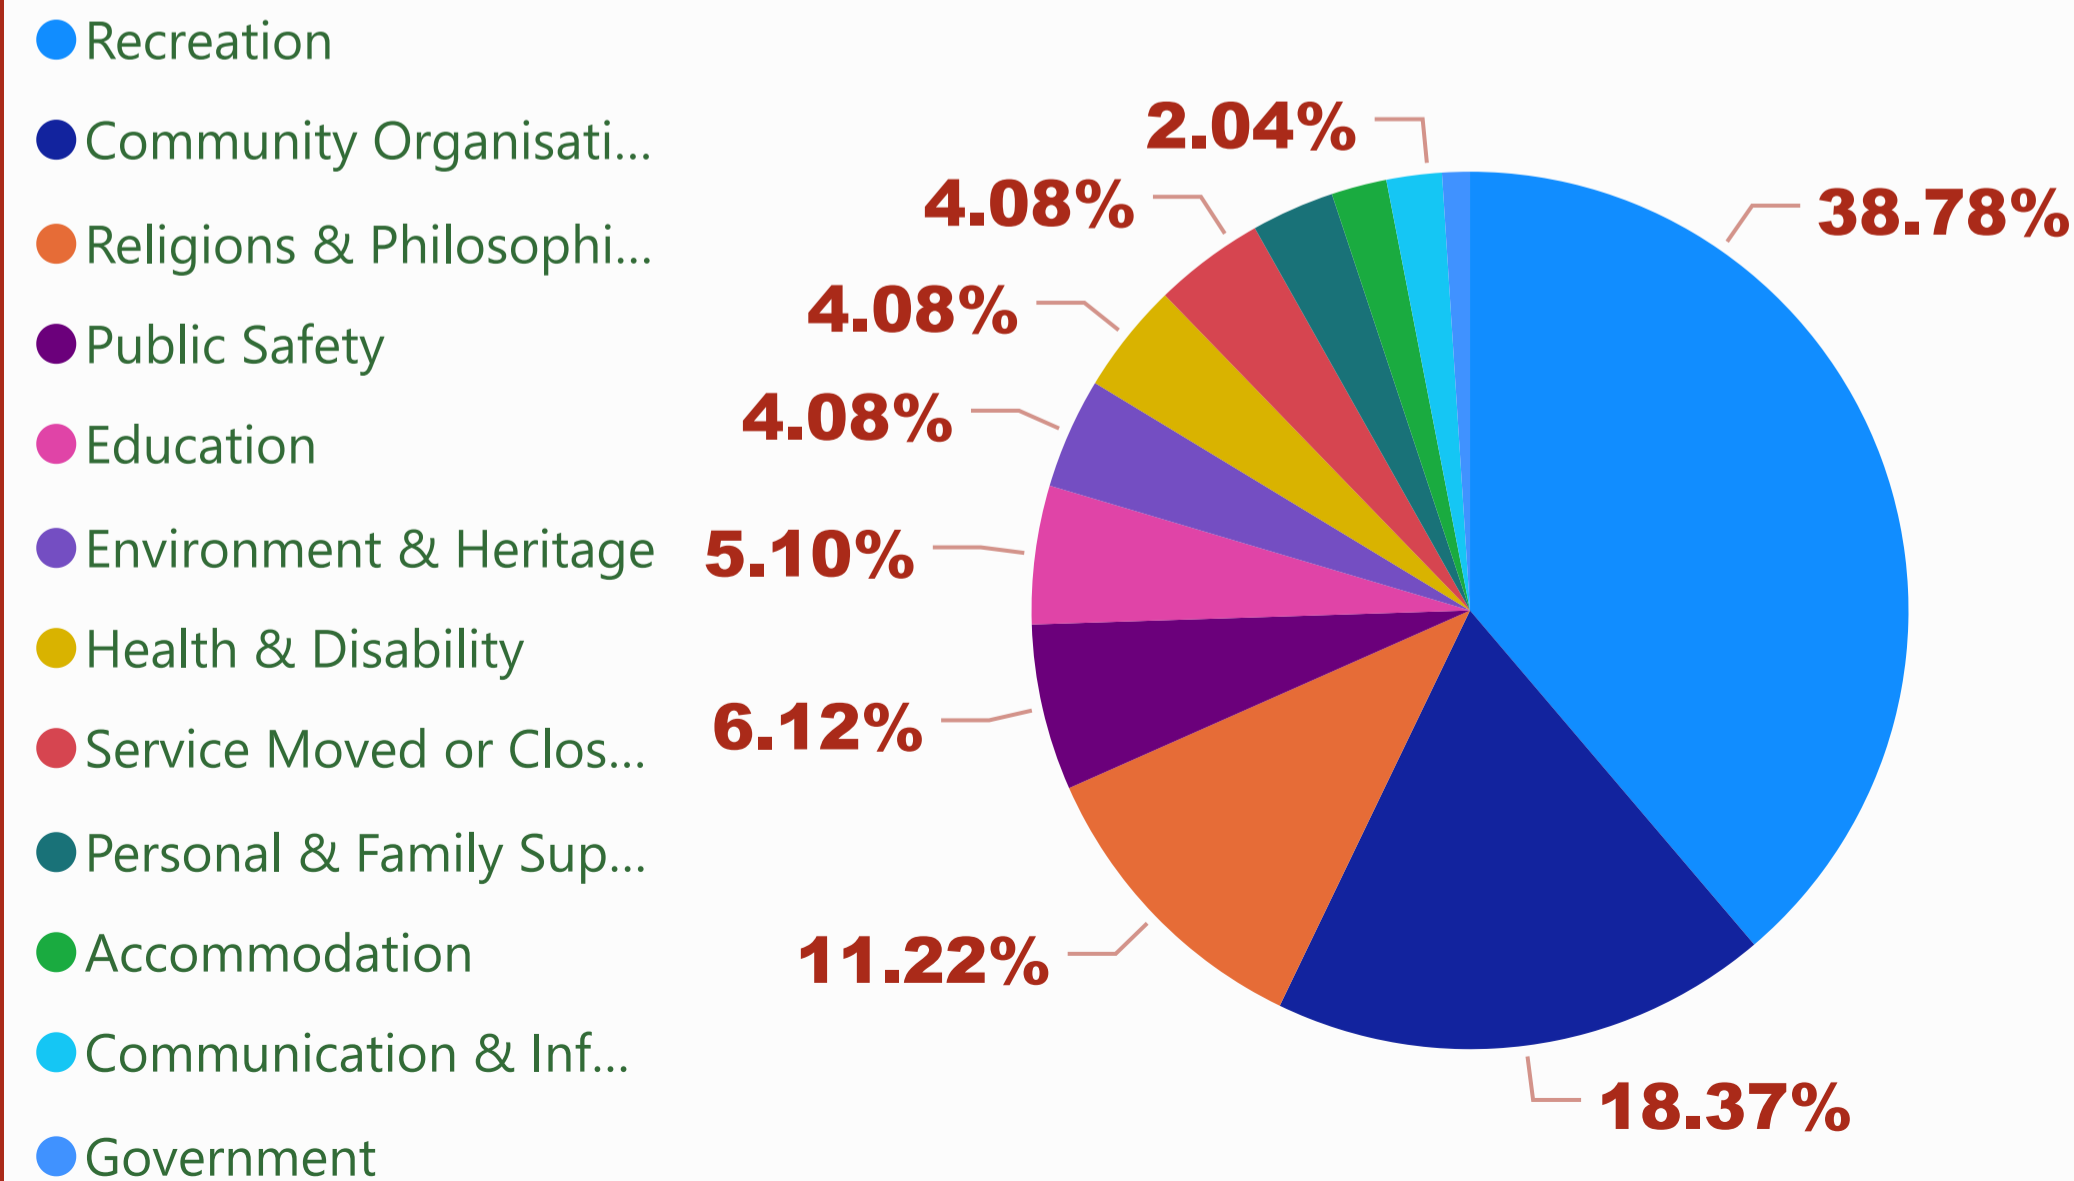

Tumby Bay Council - Organisation Count by Primary Category (FY 2021-2022)

Total No. of Sessions

2039

Total No. of New Users

1572

Organisation	Sessions
Anglican Church Corner - Lipson Tennant Street	1
Australian Plant Society - Eastern Eyre Group	5
Church of St Margaret Anglican Church - Tumby Bay	22
Churches of Christ - Tumby Bay	23
Churches of Christ - Ungarra	22
Country Fire Service - Lipson	3
Country Fire Service - Port Neill	1
Country Fire Service - Tumby Bay	18
Country Fire Service - Ungarra	1
Total	2039

% Sessions by Primary Category

New Users VS Total Sessions

Tumby Bay Council - Organisation Count by Primary Category (FY 2021-2022)

Count of Organisation

Tumby Bay Council - Sessions by Organisation (FY 2021-2022)